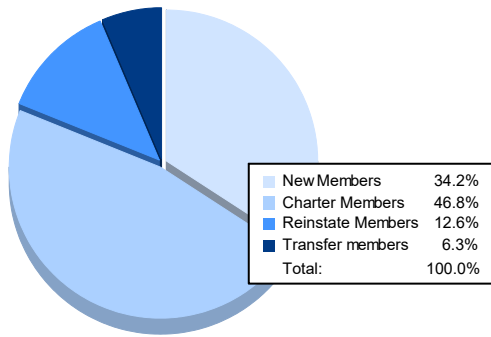

Year	New Clubs	Dropped Clubs	Gain/Loss Clubs	New Members	Charter Members	Reinstate Members	Transfer Members	Total Member Added	Total Members Dropped	Gain/Loss Members
2016-2017	0	0	0	133	0	12	6	151	147	4
2017-2018	0	0	0	99	0	9	4	112	131	-19
2018-2019	0	0	0	109	0	6	8	123	161	-38
2019-2020	0	0	0	131	0	1	3	135	123	12
2020-2021	2	0	2	38	52	14	7	111	116	-5
<b>Average</b>	<b>0</b>	<b>0</b>	<b>0</b>	<b>102</b>	<b>10</b>	<b>8</b>	<b>6</b>	<b>126</b>	<b>136</b>	<b>-9</b>

### Membership Composition June 2021 Cumulative