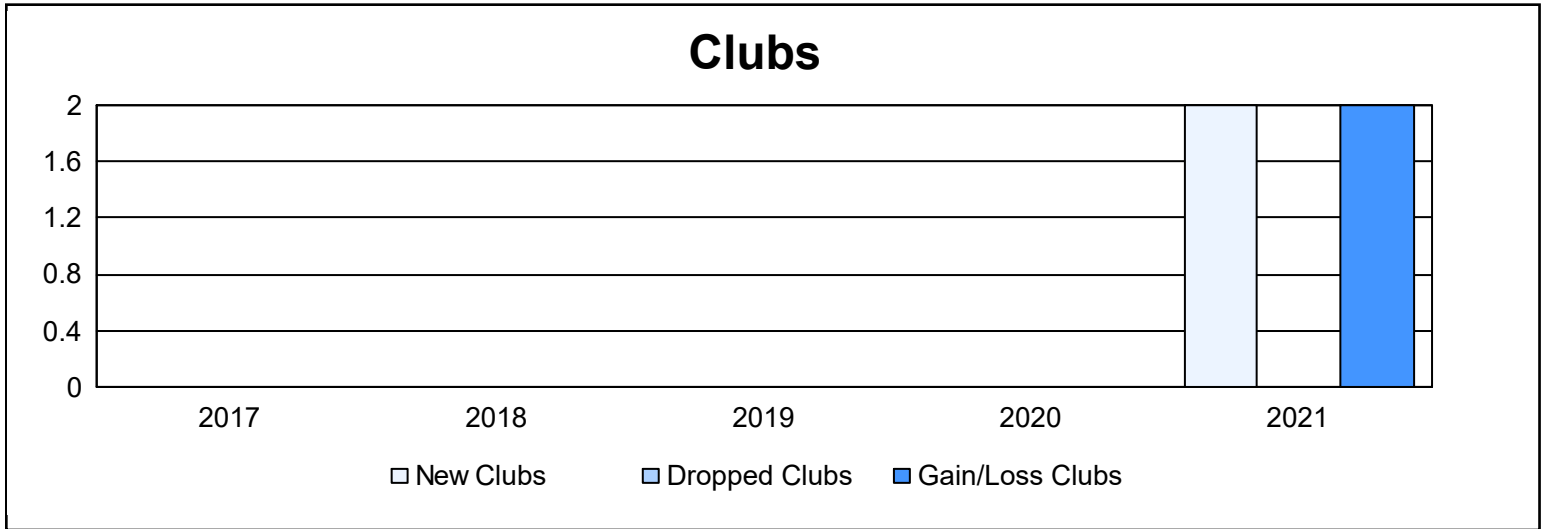

Year	New Clubs	Dropped Clubs	Gain/Loss Clubs	New Members	Charter Members	Reinstate Members	Transfer Members	Total Member Added	Total Members Dropped	Gain/Loss Members
2016-2017	0	0	0	133	0	12	6	151	147	4
2017-2018	0	0	0	99	0	9	4	112	131	-19
2018-2019	0	0	0	109	0	6	8	123	161	-38
2019-2020	0	0	0	131	0	1	3	135	123	12
2020-2021	2	0	2	38	52	14	7	111	116	-5
<b>Average</b>	<b>0</b>	<b>0</b>	<b>0</b>	<b>102</b>	<b>10</b>	<b>8</b>	<b>6</b>	<b>126</b>	<b>136</b>	<b>-9</b>

### Membership Composition June 2021 Cumulative