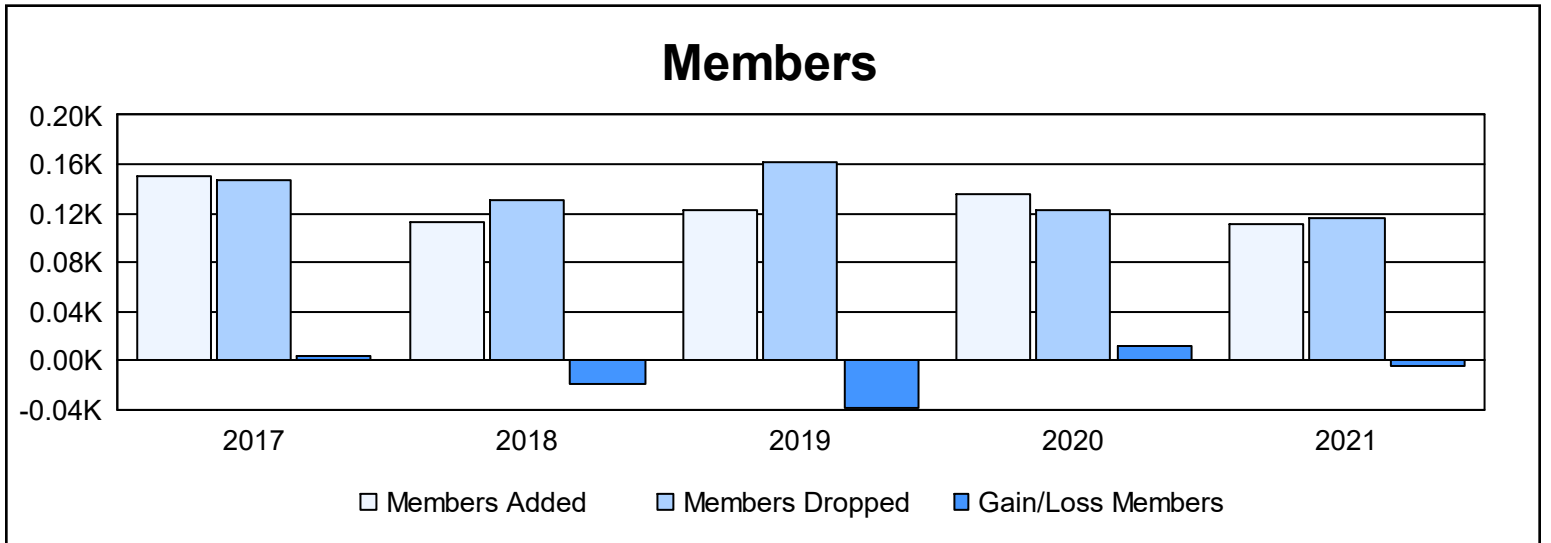

Year	New Clubs	Dropped Clubs	Gain/Loss Clubs	New Members	Charter Members	Reinstate Members	Transfer Members	Total Member Added	Total Members Dropped	Gain/Loss Members
2016-2017	0	0	0	133	0	12	6	151	147	4
2017-2018	0	0	0	99	0	9	4	112	131	-19
2018-2019	0	0	0	109	0	6	8	123	161	-38
2019-2020	0	0	0	131	0	1	3	135	123	12
2020-2021	2	0	2	38	52	14	7	111	116	-5
<b>Average</b>	<b>0</b>	<b>0</b>	<b>0</b>	<b>102</b>	<b>10</b>	<b>8</b>	<b>6</b>	<b>126</b>	<b>136</b>	<b>-9</b>

### Membership Composition June 2021 Cumulative